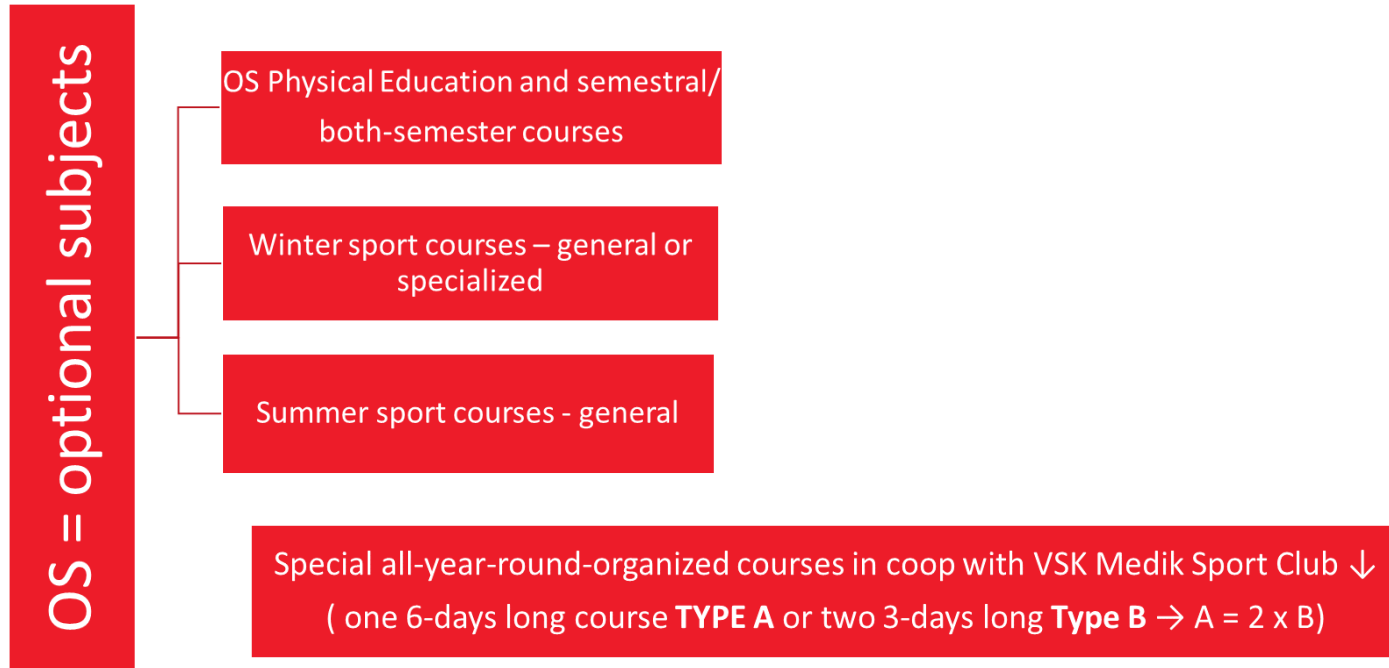

Chart of the credit sports offer